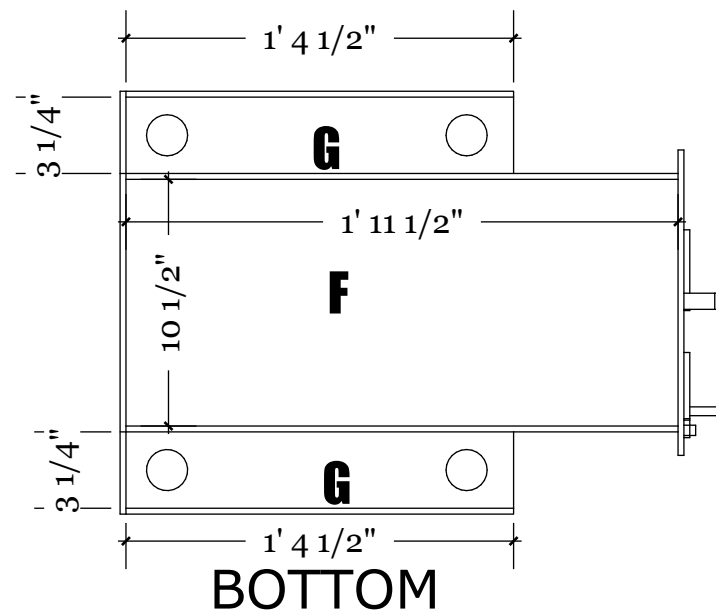

ASH DOOR/
DRAWER

ASH BED

8"

10 3/4"

2'8"

1' 11 1/2"

5 3/4"

SIDE SECTION

F.F.H.

SAUNA STOVE

SECTION

FRONT VIEW

SIDE VIEW

REAR VIEW

CUT LIST ALL STEEL 1/4" PLATE

- A** X2 2' 2" X 1' 4.5"
- B** SEE DIMENSION PAGE
- C** SEE DIMENSION PAGE
- D** SEE DIMENSION PAGE
- E** X2 6" X 1' 11.5"
- F** 10.5" X 1' 11.5"
- G** X2 3.25" X 1' 4.5"(NO HOLES CUT)
- H** SEE DIMENSION PAGE
- I** X2 7" X 11"
- J** X2 7" X 10.5"
- K** 9 7/8" X 9 3/8"
- L** 9 7/8" X 4 5/8"
- INNER PLATE #1** SEE DIMENSION PAGE
- INNER PLATE #2** SEE DIMENSION PAGE
- ASH DRAWER** SEE DIMENSION PAGE

BOTTOM

TOP VIEW

SAUNA STOVE

CUT LIST AND VIEW

SAUNA STOVE

CUSTOM DIMENSIONS