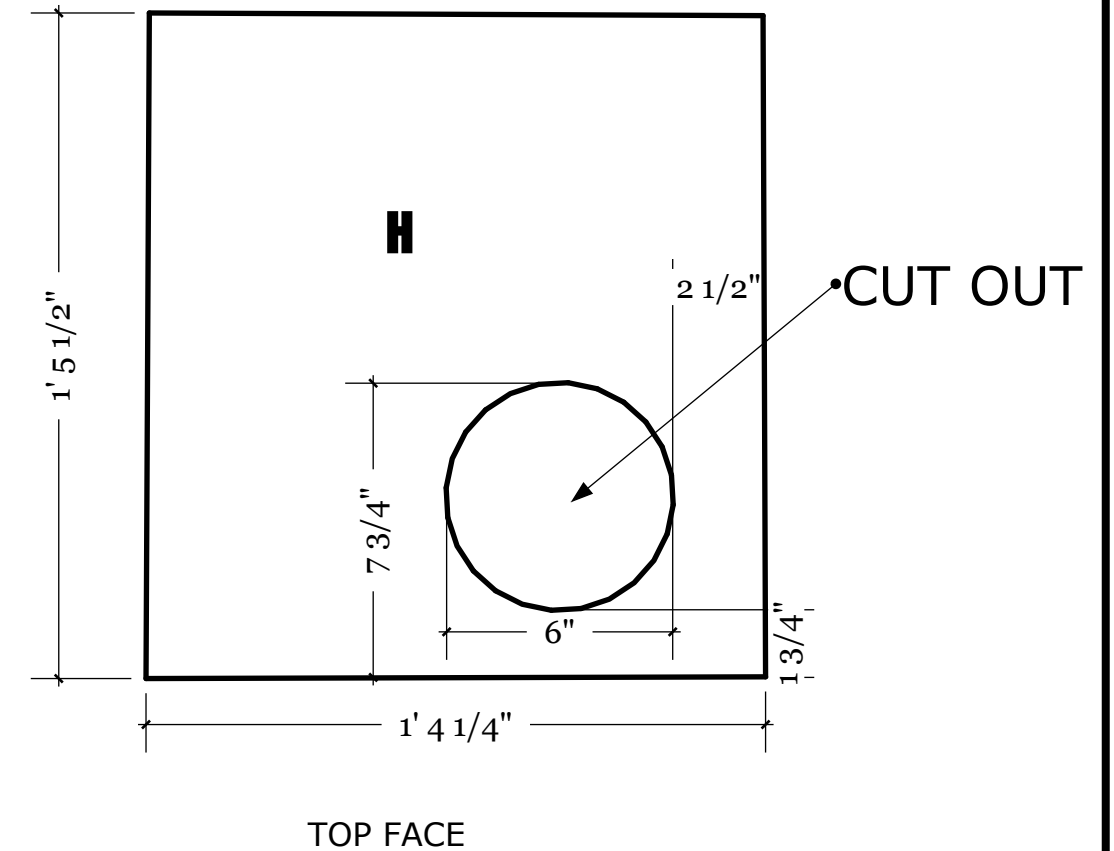

ASH DOOR/
DRAWER

ASH BED

8"

10 3/4"

2'8"

1' 11 1/2"

5 3/4"

SIDE SECTION

F.F.H.

SAUNA STOVE

SECTION

FRONT VIEW

SIDE VIEW

REAR VIEW

CUT LIST ALL STEEL 1/4" PLATE

- A** X2 2' 2" X 1' 4.5"
- B** SEE DIMENSION PAGE
- C** SEE DIMENSION PAGE
- D** SEE DIMENSION PAGE
- E** X2 6" X 1' 11.5"
- F** 10.5" X 1' 11.5"
- G** X2 3.25" X 1' 4.5"(NO HOLES CUT)
- H** SEE DIMENSION PAGE
- I** X2 7" X 11"
- J** X2 7" X 10.5"
- K** 9 7/8" X 9 3/8"
- L** 9 7/8" X 4 5/8"
- INNER PLATE #1** SEE DIMENSION PAGE
- INNER PLATE #2** SEE DIMENSION PAGE
- ASH DRAWER** SEE DIMENSION PAGE

BOTTOM

TOP VIEW

SAUNA STOVE

CUT LIST AND VIEW

SAUNA STOVE

CUSTOM DIMENSIONS