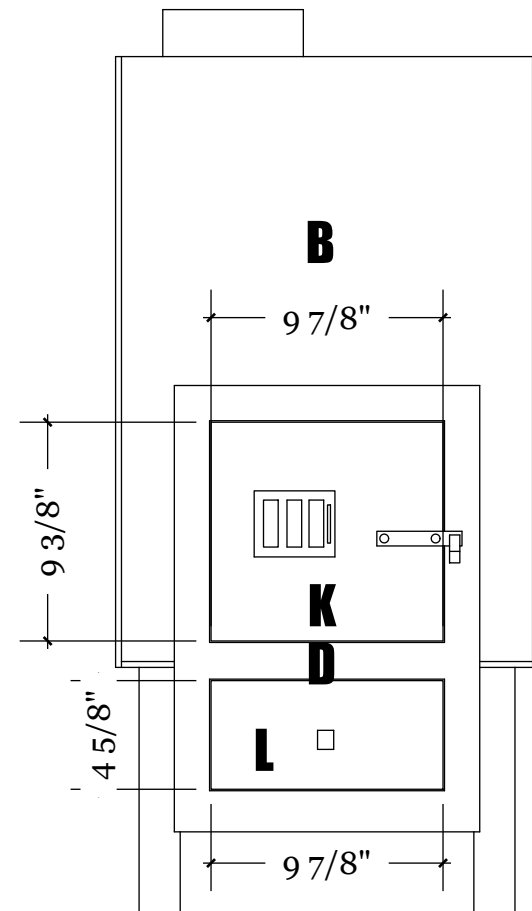

ASH DOOR/
DRAWER

ASH BED

8"

10 3/4"

2'8"

1' 11 1/2"

5 3/4"

SIDE SECTION

F.F.H.

SAUNA STOVE

SECTION

FRONT VIEW

SIDE VIEW

REAR VIEW

CUT LIST ALL STEEL 1/4" PLATE

- A** X2 2' 2" X 1' 4.5"
- B** SEE DIMENSION PAGE
- C** SEE DIMENSION PAGE
- D** SEE DIMENSION PAGE
- E** X2 6" X 1' 11.5"
- F** 10.5" X 1' 11.5"
- G** X2 3.25" X 1' 4.5"(NO HOLES CUT)
- H** SEE DIMENSION PAGE
- I** X2 7" X 11"
- J** X2 7" X 10.5"
- K** 9 7/8" X 9 3/8"
- L** 9 7/8" X 4 5/8"
- INNER PLATE #1** SEE DIMENSION PAGE
- INNER PLATE #2** SEE DIMENSION PAGE
- ASH DRAWER** SEE DIMENSION PAGE

BOTTOM

TOP VIEW

SAUNA STOVE

CUT LIST AND VIEW

SAUNA STOVE

CUSTOM DIMENSIONS