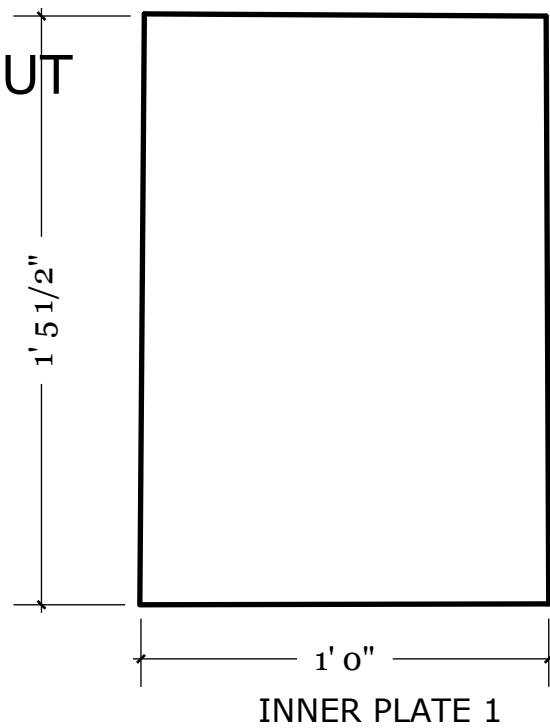

SAUNA STOVE

CUSTOM DIMENSIONS