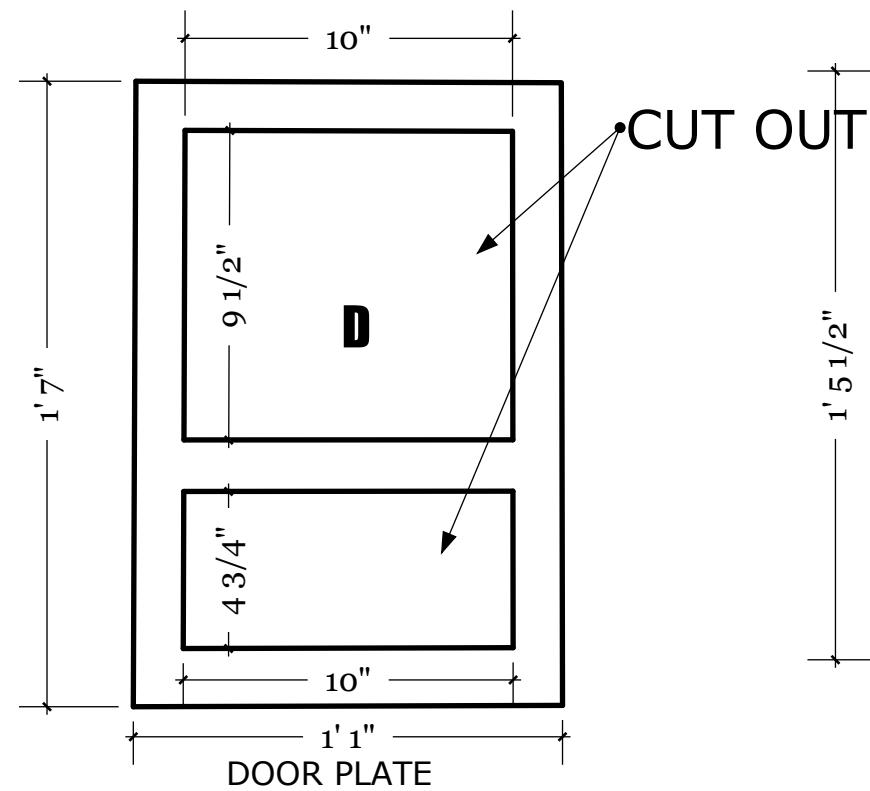

ASH DOOR/
DRAWER

ASH BED

8"

10 3/4"

2'8"

1' 11 1/2"

5 3/4"

SIDE SECTION

F.F.H.

SAUNA STOVE

SECTION

FRONT VIEW

SIDE VIEW

REAR VIEW

CUT LIST ALL STEEL 1/4" PLATE

- A** X2 2' 2" X 1' 4.5"
- B** SEE DIMENSION PAGE
- C** SEE DIMENSION PAGE
- D** SEE DIMENSION PAGE
- E** X2 6" X 1' 11.5"
- F** 10.5" X 1' 11.5"
- G** X2 3.25" X 1' 4.5"(NO HOLES CUT)
- H** SEE DIMENSION PAGE
- I** X2 7" X 11"
- J** X2 7" X 10.5"
- K** 9 7/8" X 9 3/8"
- L** 9 7/8" X 4 5/8"
- INNER PLATE #1** SEE DIMENSION PAGE
- INNER PLATE #2** SEE DIMENSION PAGE
- ASH DRAWER** SEE DIMENSION PAGE

BOTTOM

TOP VIEW

SAUNA STOVE

CUT LIST AND VIEW

SAUNA STOVE

CUSTOM DIMENSIONS