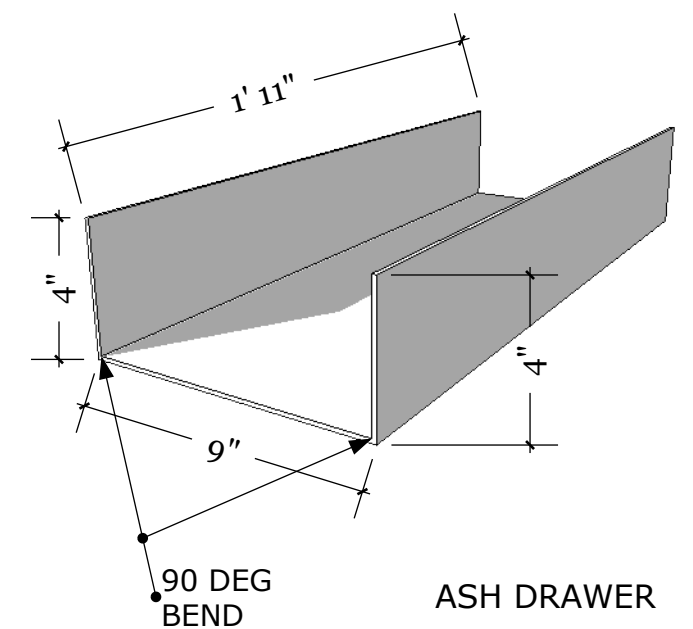

ASH DOOR/
DRAWER

ASH BED

8"

10 3/4"

2'8"

1' 11 1/2"

5 3/4"

SIDE SECTION

F.F.H.

SAUNA STOVE

SECTION

FRONT VIEW

SIDE VIEW

REAR VIEW

CUT LIST ALL STEEL 1/4" PLATE

- A** X2 2' 2" X 1' 4.5"
- B** SEE DIMENSION PAGE
- C** SEE DIMENSION PAGE
- D** SEE DIMENSION PAGE
- E** X2 6" X 1' 11.5"
- F** 10.5" X 1' 11.5"
- G** X2 3.25" X 1' 4.5"(NO HOLES CUT)
- H** SEE DIMENSION PAGE
- I** X2 7" X 11"
- J** X2 7" X 10.5"
- K** 9 7/8" X 9 3/8"
- L** 9 7/8" X 4 5/8"
- INNER PLATE #1** SEE DIMENSION PAGE
- INNER PLATE #2** SEE DIMENSION PAGE
- ASH DRAWER** SEE DIMENSION PAGE

BOTTOM

TOP VIEW

SAUNA STOVE

CUT LIST AND VIEW

SAUNA STOVE

CUSTOM DIMENSIONS