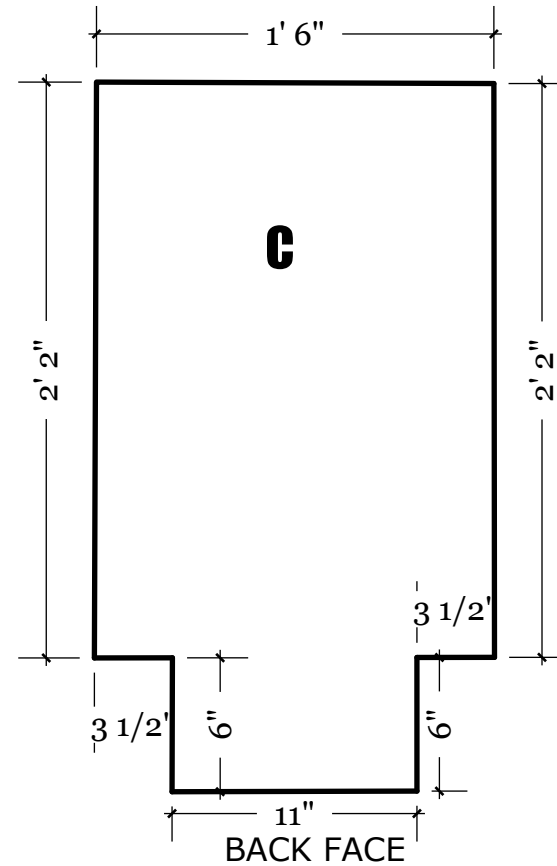

ASH DOOR/
DRAWER

ASH BED

8"

10 3/4"

2'8"

1' 11 1/2"

5 3/4"

SIDE SECTION

F.F.H.

SAUNA STOVE

SECTION

FRONT VIEW

SIDE VIEW

REAR VIEW

CUT LIST ALL STEEL 1/4" PLATE

- A** X2 2' 2" X 1' 4.5"
- B** SEE DIMENSION PAGE
- C** SEE DIMENSION PAGE
- D** SEE DIMENSION PAGE
- E** X2 6" X 1' 11.5"
- F** 10.5" X 1' 11.5"
- G** X2 3.25" X 1' 4.5"(NO HOLES CUT)
- H** SEE DIMENSION PAGE
- I** X2 7" X 11"
- J** X2 7" X 10.5"
- K** 9 7/8" X 9 3/8"
- L** 9 7/8" X 4 5/8"
- INNER PLATE #1** SEE DIMENSION PAGE
- INNER PLATE #2** SEE DIMENSION PAGE
- ASH DRAWER** SEE DIMENSION PAGE

BOTTOM

TOP VIEW

SAUNA STOVE

CUT LIST AND VIEW

SAUNA STOVE

CUSTOM DIMENSIONS