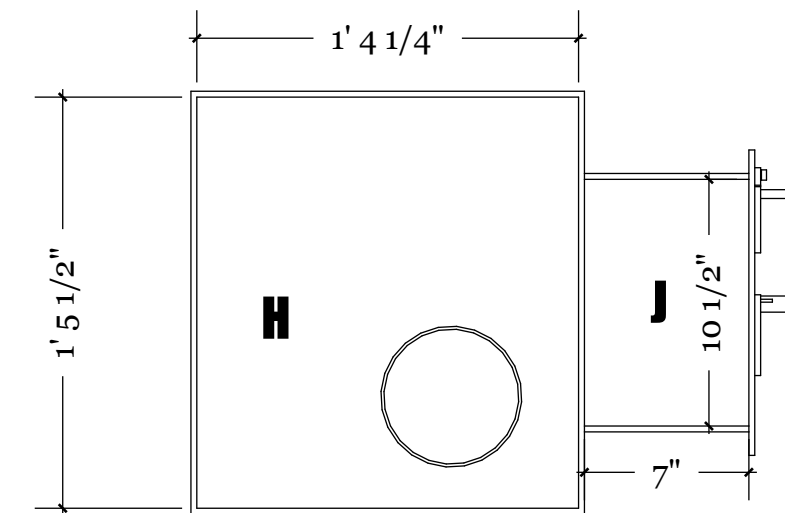

ASH DOOR/
DRAWER

ASH BED

8"

10 3/4"

2'8"

1' 11 1/2"

5 3/4"

SIDE SECTION

F.F.H.

SAUNA STOVE

SECTION

FRONT VIEW

SIDE VIEW

REAR VIEW

CUT LIST ALL STEEL 1/4" PLATE

- A** X2 2' 2" X 1' 4.5"
- B** SEE DIMENSION PAGE
- C** SEE DIMENSION PAGE
- D** SEE DIMENSION PAGE
- E** X2 6" X 1' 11.5"
- F** 10.5" X 1' 11.5"
- G** X2 3.25" X 1' 4.5"(NO HOLES CUT)
- H** SEE DIMENSION PAGE
- I** X2 7" X 11"
- J** X2 7" X 10.5"
- K** 9 7/8" X 9 3/8"
- L** 9 7/8" X 4 5/8"
- INNER PLATE #1** SEE DIMENSION PAGE
- INNER PLATE #2** SEE DIMENSION PAGE
- ASH DRAWER** SEE DIMENSION PAGE

BOTTOM

TOP VIEW

SAUNA STOVE

CUT LIST AND VIEW

SAUNA STOVE

CUSTOM DIMENSIONS