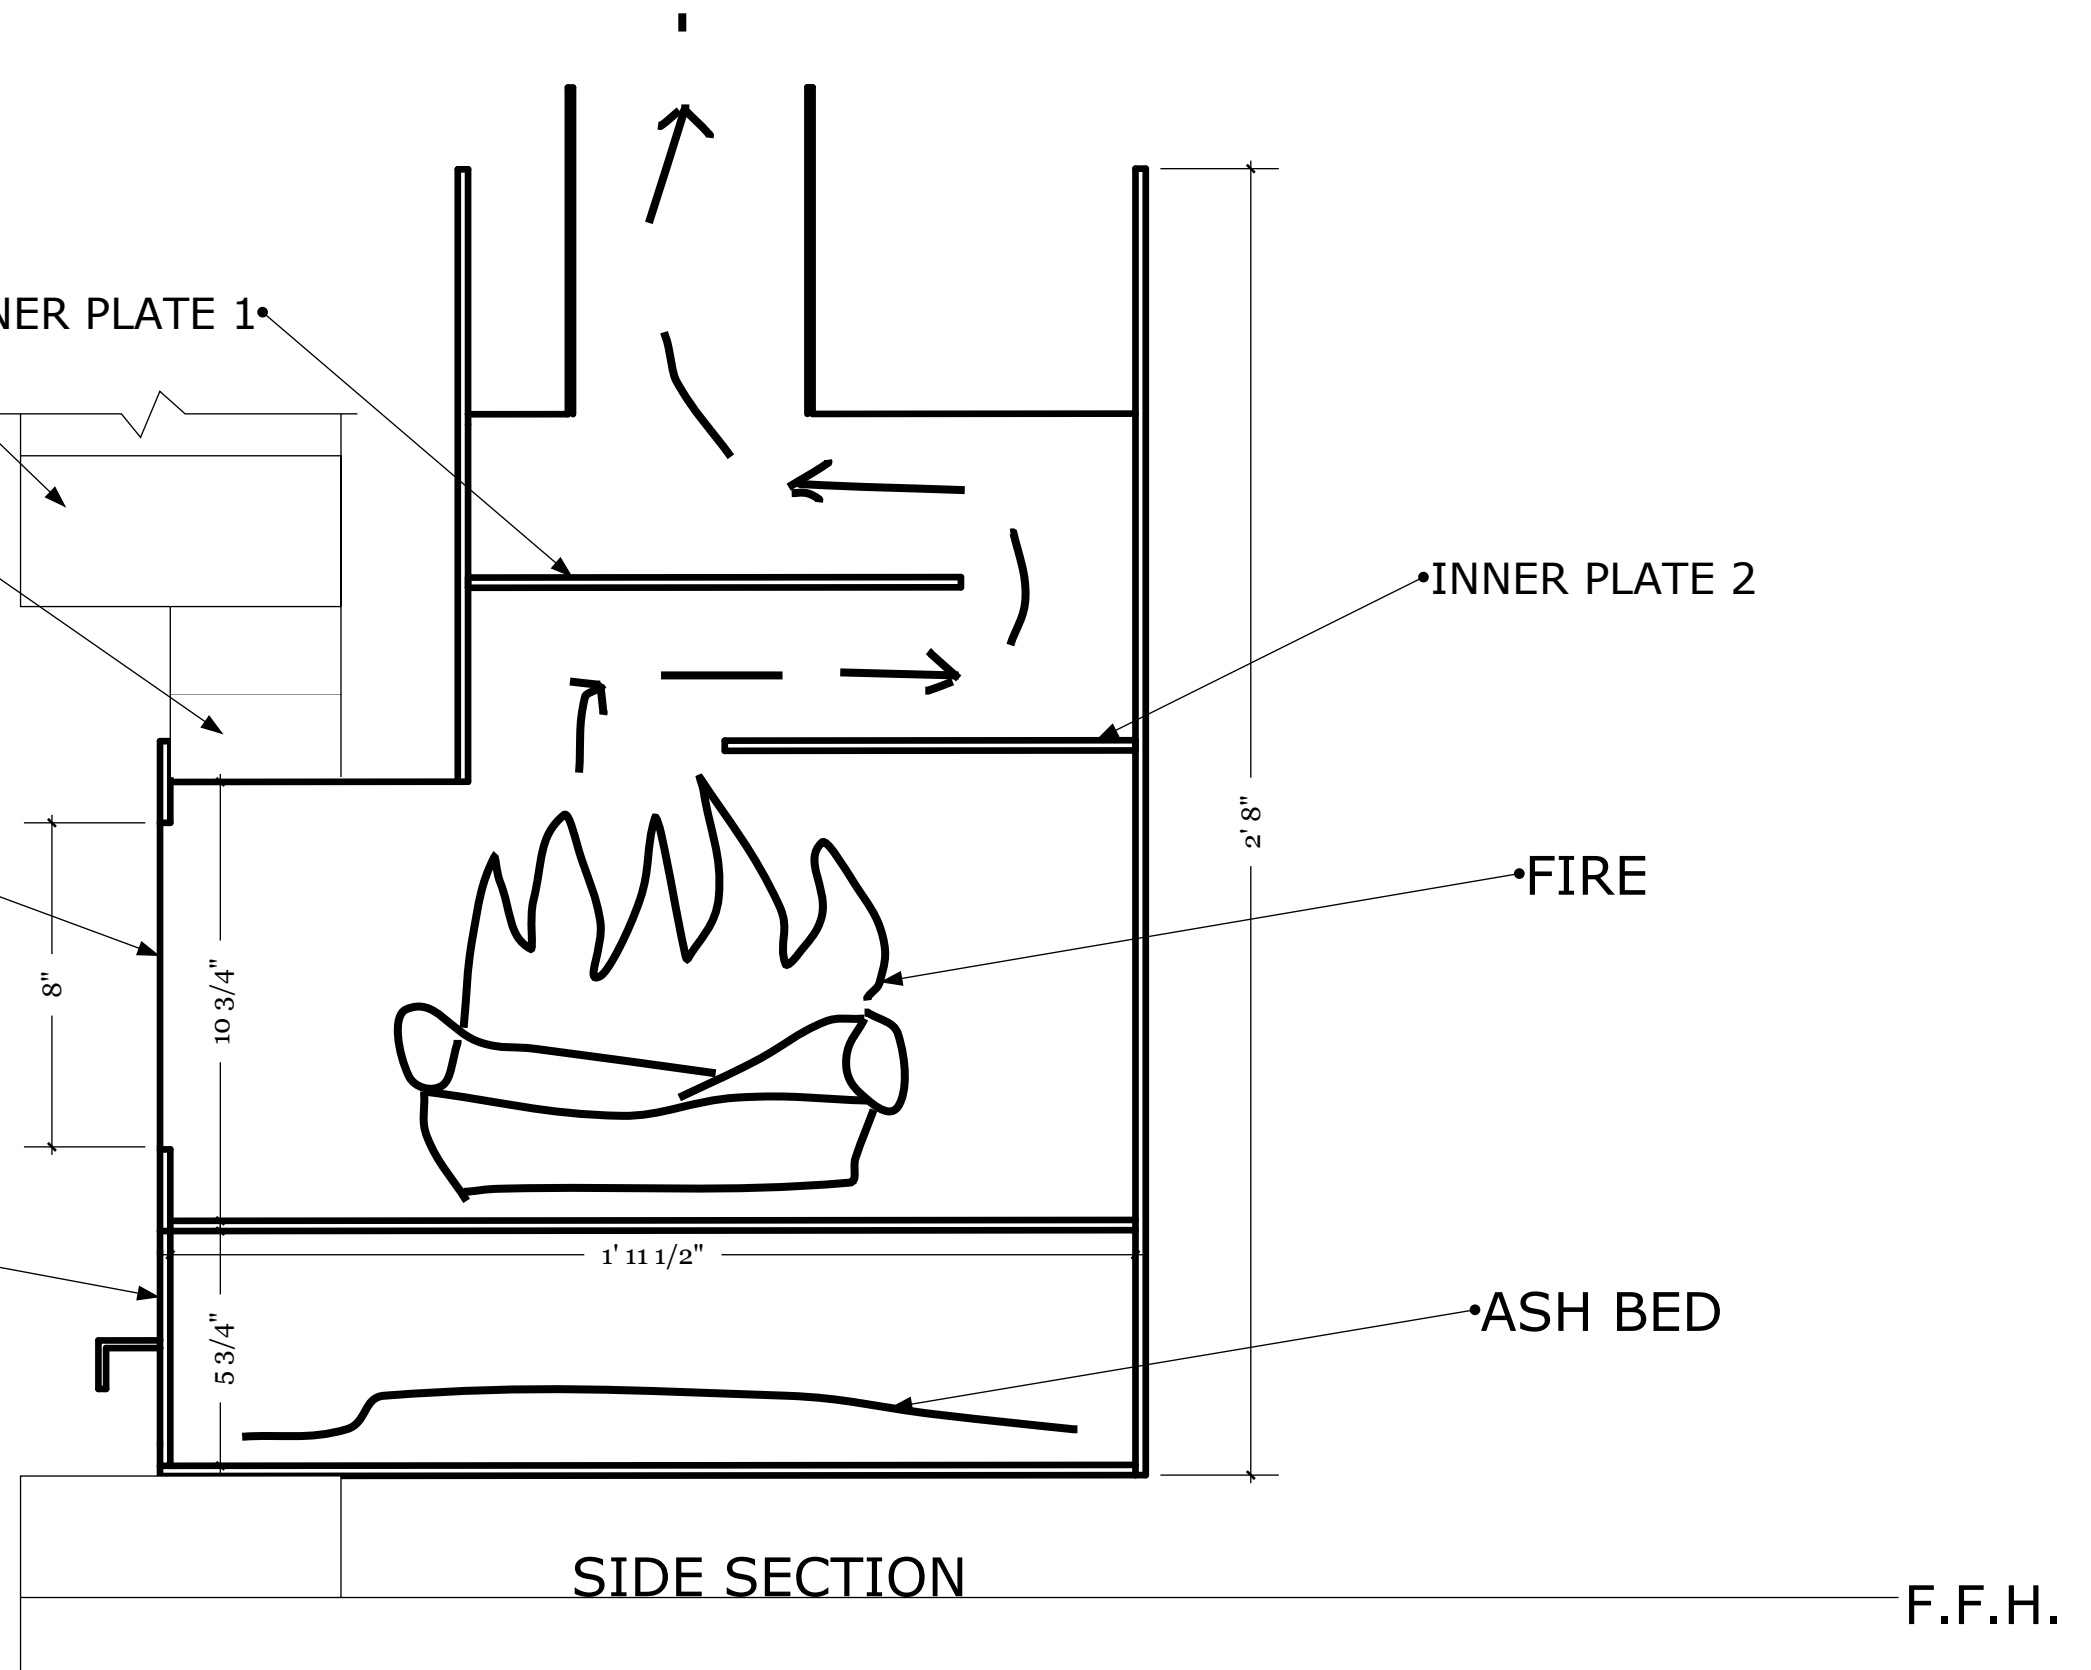

SAUNA STOVE

AVALON UNIVERSAL ENTERPRISES
KEEA 928 301 3917

8X4 BLOCK

FIRE BRICK

INNER PLATE 1

INNER PLATE 2

EXTERIOR
FIRE
ACCESS
DOOR

FIRE

ASH DOOR/
DRAWER

ASH BED

8"

10 3/4"

2'8"

1' 11 1/2"

5 3/4"

SIDE SECTION

F.F.H.

SAUNA STOVE

SECTION

FRONT VIEW

SIDE VIEW

REAR VIEW

CUT LIST ALL STEEL 1/4" PLATE

- A** X2 2' 2" X 1' 4.5"
- B** SEE DIMENSION PAGE
- C** SEE DIMENSION PAGE
- D** SEE DIMENSION PAGE
- E** X2 6" X 1' 11.5"
- F** 10.5" X 1' 11.5"
- G** X2 3.25" X 1' 4.5"(NO HOLES CUT)
- H** SEE DIMENSION PAGE
- I** X2 7" X 11"
- J** X2 7" X 10.5"
- K** 9 7/8" X 9 3/8"
- L** 9 7/8" X 4 5/8"
- INNER PLATE #1** SEE DIMENSION PAGE
- INNER PLATE #2** SEE DIMENSION PAGE
- ASH DRAWER** SEE DIMENSION PAGE

BOTTOM

TOP VIEW

SAUNA STOVE

CUT LIST AND VIEW

SAUNA STOVE

CUSTOM DIMENSIONS