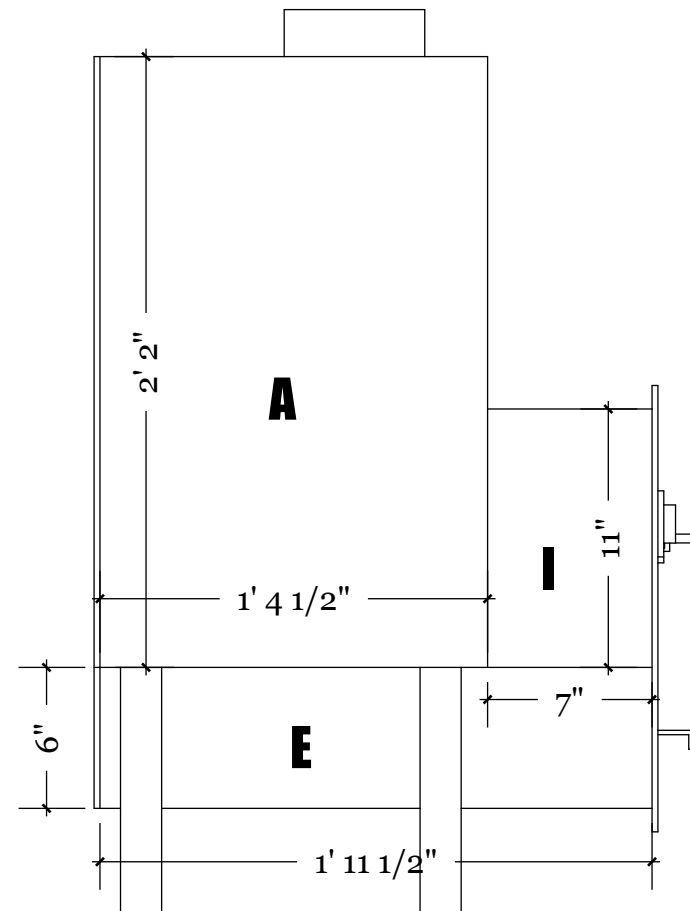

ASH DOOR/
DRAWER

ASH BED

8"

10 3/4"

2'8"

1' 11 1/2"

5 3/4"

SIDE SECTION

F.F.H.

SAUNA STOVE

SECTION

FRONT VIEW

SIDE VIEW

REAR VIEW

CUT LIST ALL STEEL 1/4" PLATE

- A** X2 2' 2" X 1' 4.5"
- B** SEE DIMENSION PAGE
- C** SEE DIMENSION PAGE
- D** SEE DIMENSION PAGE
- E** X2 6" X 1' 11.5"
- F** 10.5" X 1' 11.5"
- G** X2 3.25" X 1' 4.5"(NO HOLES CUT)
- H** SEE DIMENSION PAGE
- I** X2 7" X 11"
- J** X2 7" X 10.5"
- K** 9 7/8" X 9 3/8"
- L** 9 7/8" X 4 5/8"
- INNER PLATE #1** SEE DIMENSION PAGE
- INNER PLATE #2** SEE DIMENSION PAGE
- ASH DRAWER** SEE DIMENSION PAGE

BOTTOM

TOP VIEW

SAUNA STOVE

CUT LIST AND VIEW

SAUNA STOVE

CUSTOM DIMENSIONS