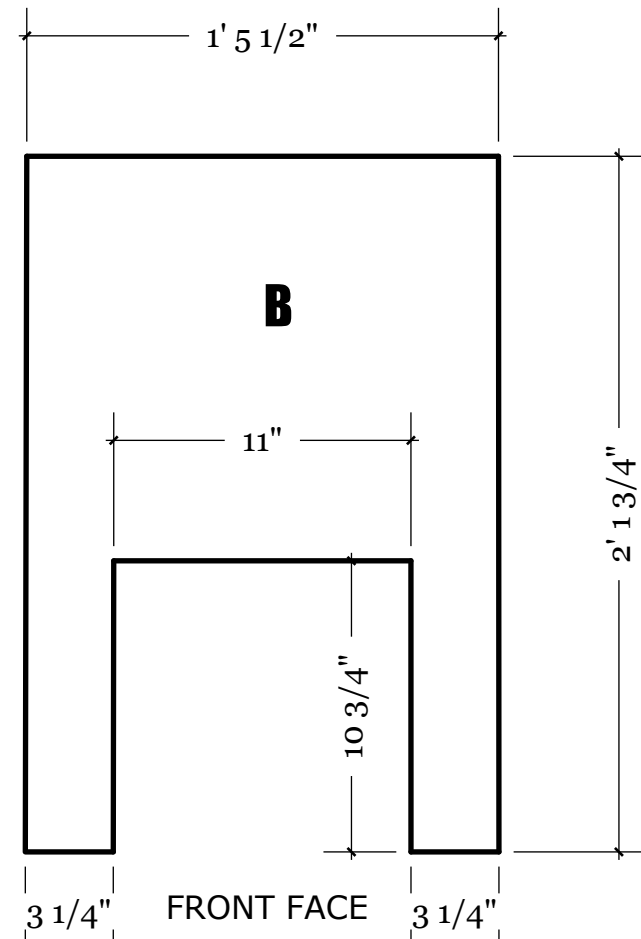

ASH DOOR/
DRAWER

ASH BED

8"

10 3/4"

2'8"

1' 11 1/2"

5 3/4"

SIDE SECTION

F.F.H.

SAUNA STOVE

SECTION

FRONT VIEW

SIDE VIEW

REAR VIEW

CUT LIST ALL STEEL 1/4" PLATE

- A** X2 2' 2" X 1' 4.5"
- B** SEE DIMENSION PAGE
- C** SEE DIMENSION PAGE
- D** SEE DIMENSION PAGE
- E** X2 6" X 1' 11.5"
- F** 10.5" X 1' 11.5"
- G** X2 3.25" X 1' 4.5"(NO HOLES CUT)
- H** SEE DIMENSION PAGE
- I** X2 7" X 11"
- J** X2 7" X 10.5"
- K** 9 7/8" X 9 3/8"
- L** 9 7/8" X 4 5/8"
- INNER PLATE #1** SEE DIMENSION PAGE
- INNER PLATE #2** SEE DIMENSION PAGE
- ASH DRAWER** SEE DIMENSION PAGE

BOTTOM

TOP VIEW

SAUNA STOVE

CUT LIST AND VIEW

SAUNA STOVE

CUSTOM DIMENSIONS