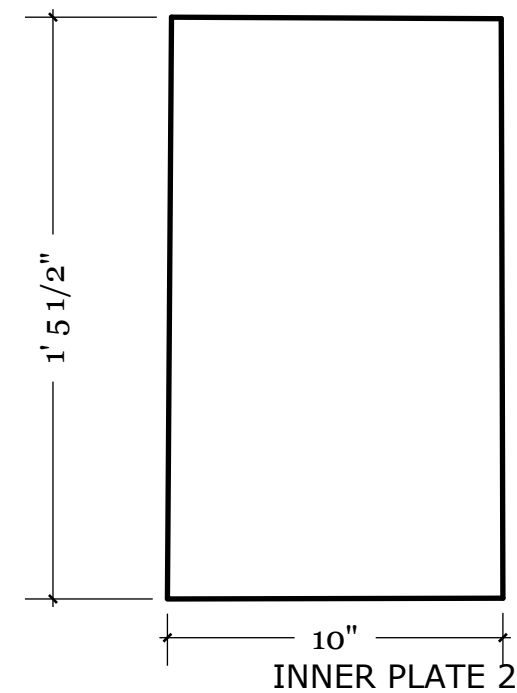

SAUNA STOVE

CUSTOM DIMENSIONS