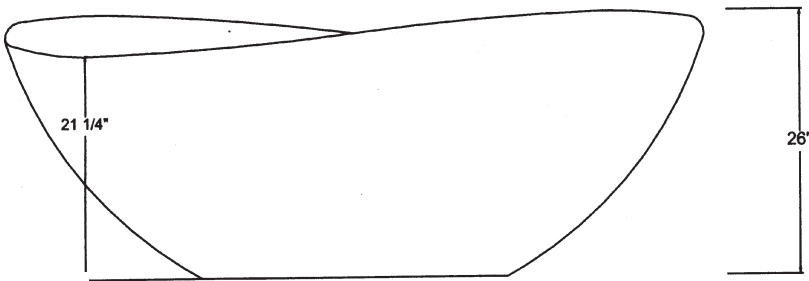

C46-68
PAPILLON BATHTUB

© 2006 STONE FOREST, INC.

TOP VIEW

Carved from a single block of granite, marble or onyx

Each tub is carved to order and can be customized to suit your needs

Can be carved to fit most drain assemblies. Please specify location and model of drain when ordering

Approx 1800 lbs

FRONT VIEW

SIDE VIEW

STONE
FOREST