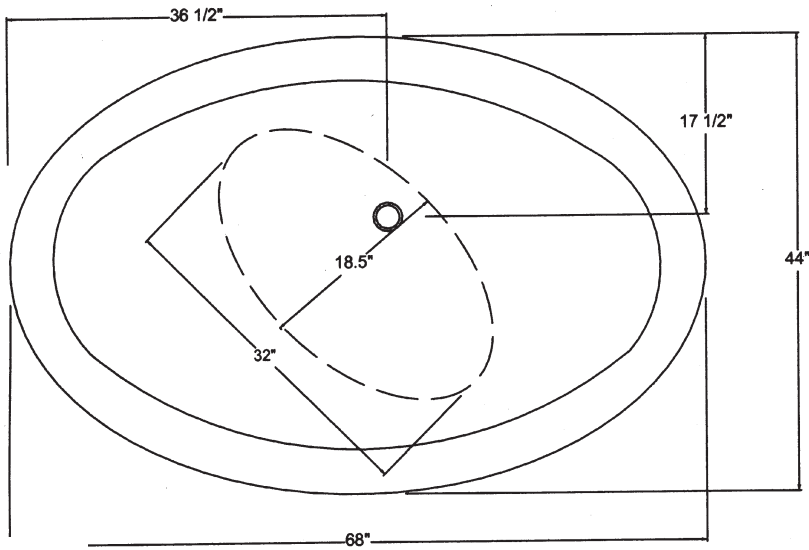

C46-68
PAPILLON BATHTUB

© 2006 STONE FOREST, INC.

TOP VIEW

Carved from a single block of granite, marble or onyx

Each tub is carved to order and can be customized to suit your needs

Can be carved to fit most drain assemblies. Please specify location and model of drain when ordering

Approx 1800 lbs

FRONT VIEW

SIDE VIEW

STONE
FOREST