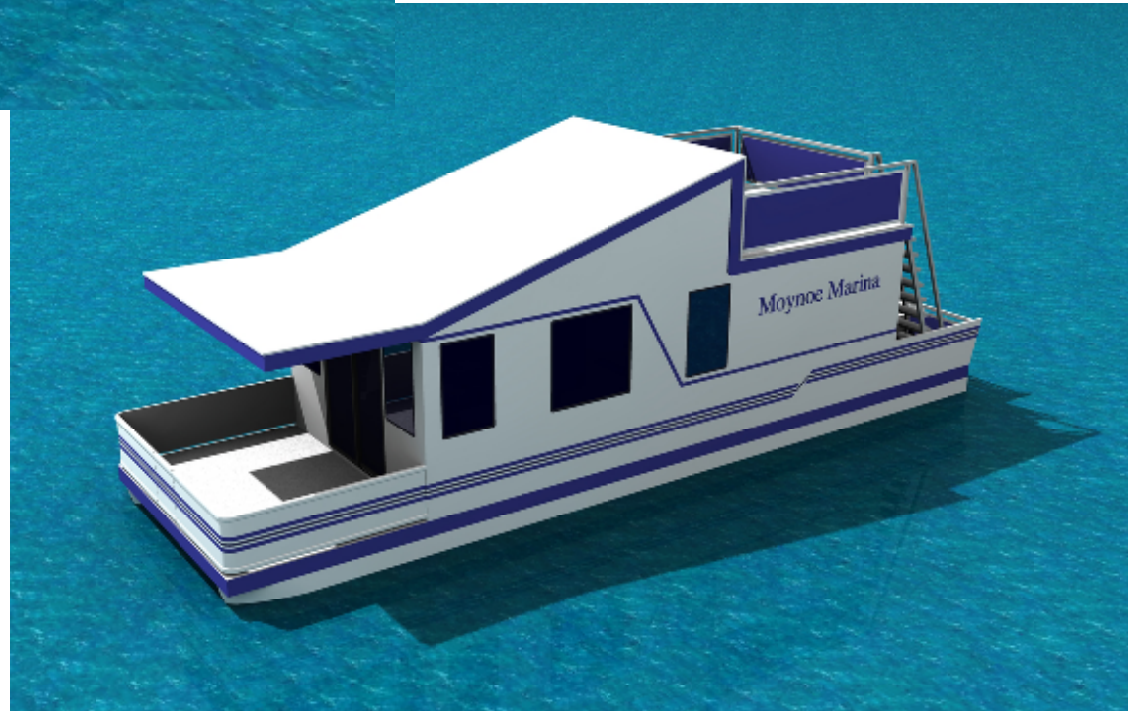

Rear View

Front View

Cata Cruiser Proposal for Moynoe Marina, Scarriff, Co. Clare, Ireland.