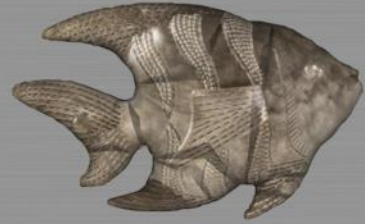

Dancer Figurine4.skp

Fish-Standing-Fish[SKU_BEYD1202].skp