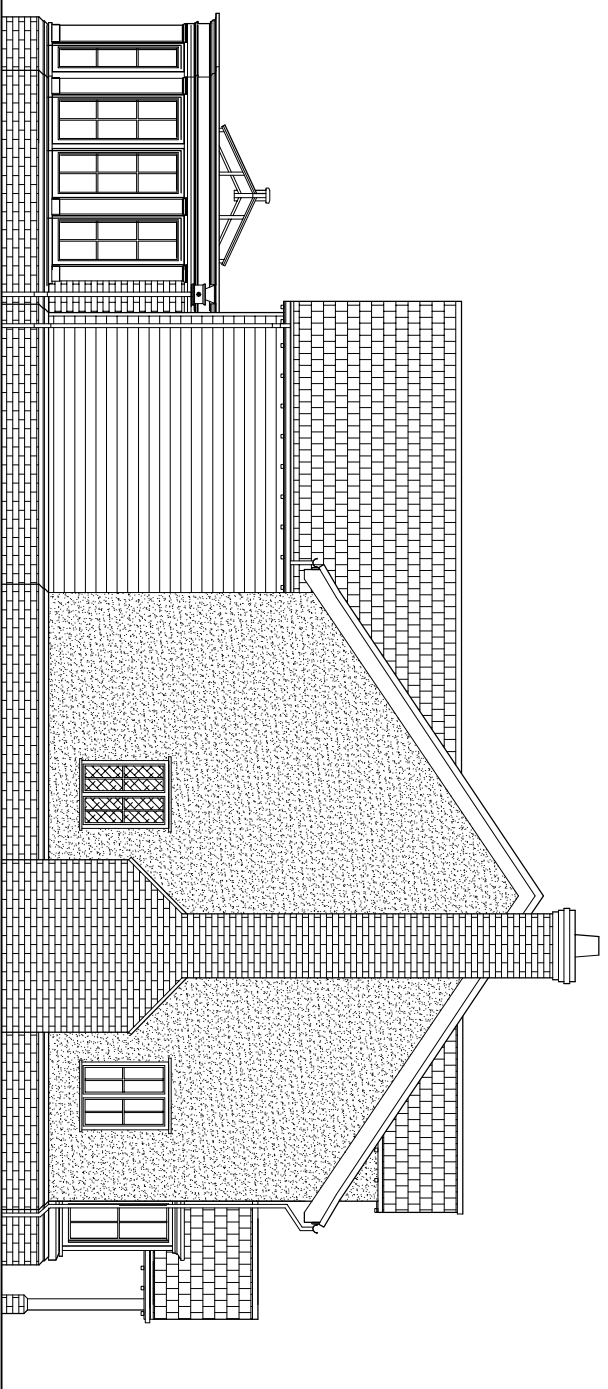

Front Elevation
Scale 1:100

Side Elevation (facing Pandora)
Scale 1:100

Rear Elevation
Scale 1:100

Side Elevation (facing Ashlaburn)
Scale 1:100

Rev A 14-04-2011 Velux windows corrected on rear elevation to match with floor plans

Ashlaburn Coach Rd, Gt Horkeley
Colchester, Essex, CO64AS
01206 271163

Project:
Plot adjacent Pandora
Coach Road
Great Horkeley
CO6 4AS

Drawing Title
Elevations
Scales
1:100

Date
Feb 2011
Drawn
A.james

Drg No
Pad 01
Rev
A