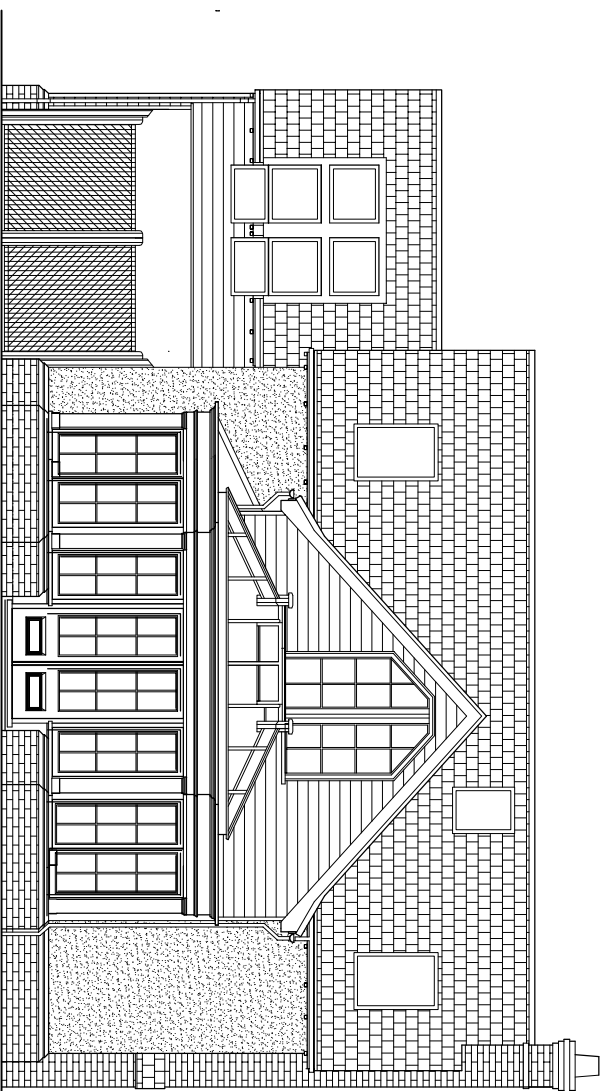

Front Elevation
Scale 1:100

Side Elevation (facing Pandora)
Scale 1:100

Rear Elevation
Scale 1:100

Side Elevation (facing Ashlaburn)
Scale 1:100

Rev A 14-04-2011 Velux windows corrected on rear elevation to match with floor plans

Ashlaburn Coach Rd, Gt Horkeley
Colchester, Essex, CO64AS
01206 271163

Project:
Plot adjacent Pandora
Coach Road
Great Horkeley
CO6 4AS

Drawing Title
Elevations
Scales
1:100

Date
Feb 2011
Drawn
A.james

Drg No
Pad 01
Rev
A