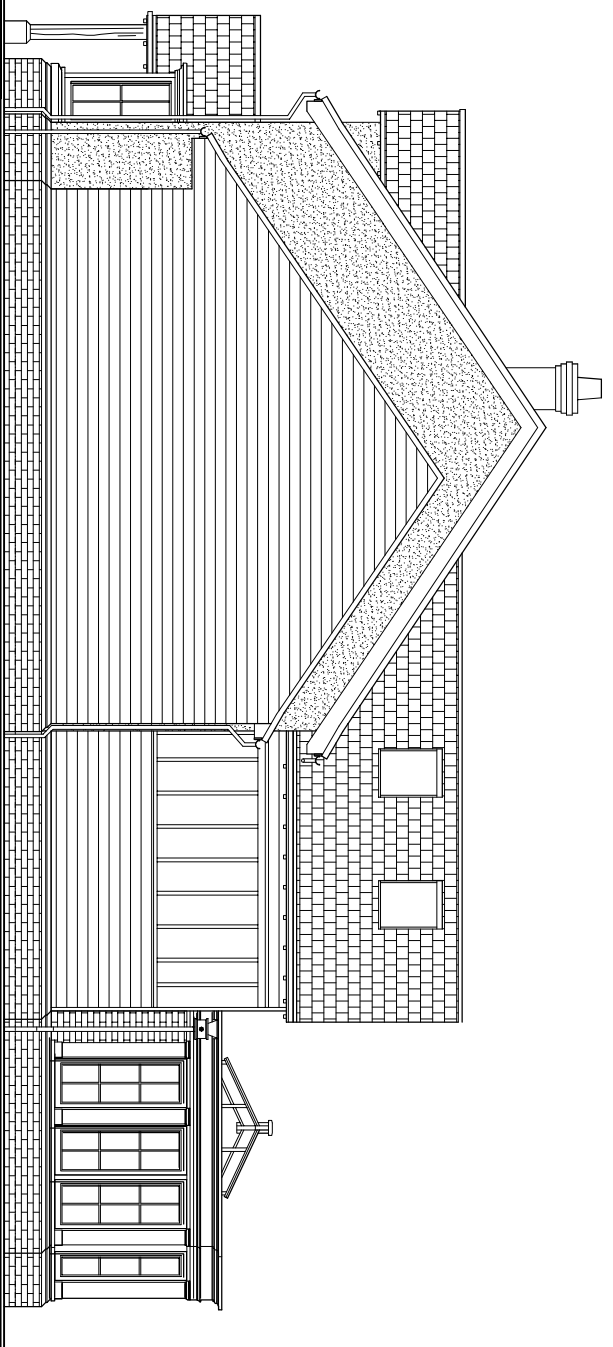

Front Elevation
Scale 1:100

Side Elevation (facing Pandora)
Scale 1:100

Rear Elevation
Scale 1:100

Side Elevation (facing Ashlaburn)
Scale 1:100

Rev A 14-04-2011 Velux windows corrected on rear elevation to match with floor plans

Ashlaburn Coach Rd, Gt Horkeley
Colchester, Essex, CO64AS
01206 271163

Project:
Plot adjacent Pandora
Coach Road
Great Horkeley
CO6 4AS

Drawing Title
Elevations
Scales
1:100

Date
Feb 2011
Drawn
A.james

Drg No
Pad 01
Rev
A