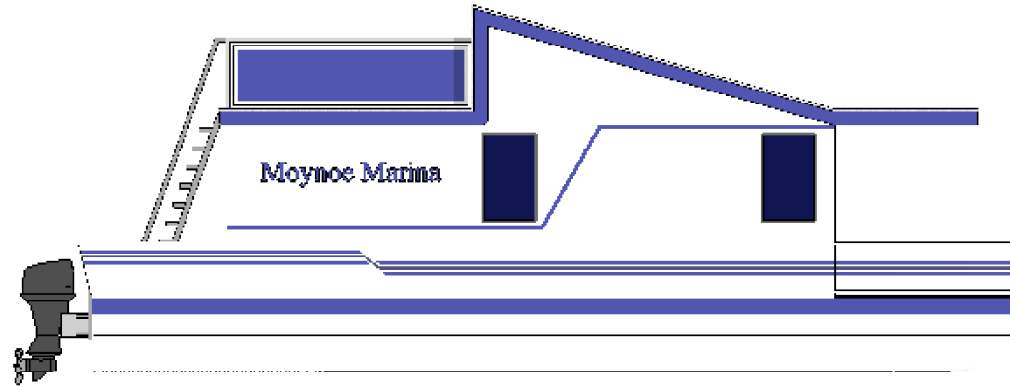

Rear View

Side View

Side View

Front View

Cata Cruiser Proposal for Moynoe Marina, Scarriff, Co. Clare, Ireland.