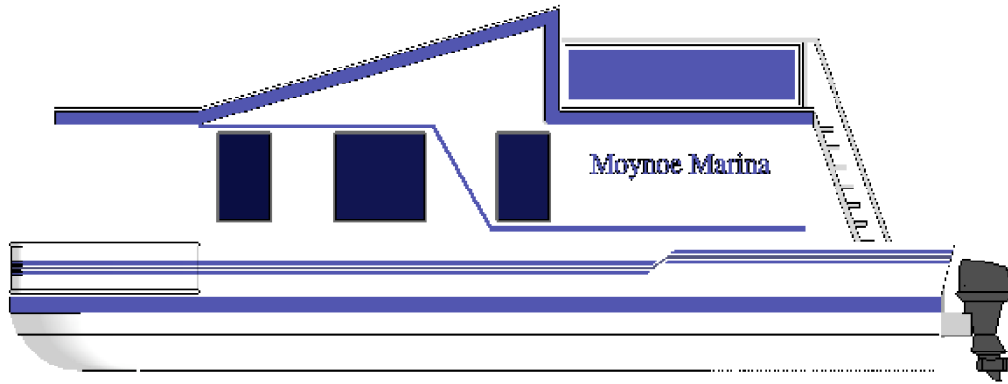

Rear View

Side View

Side View

Front View

Cata Cruiser Proposal for Moynoe Marina, Scarriff, Co. Clare, Ireland.