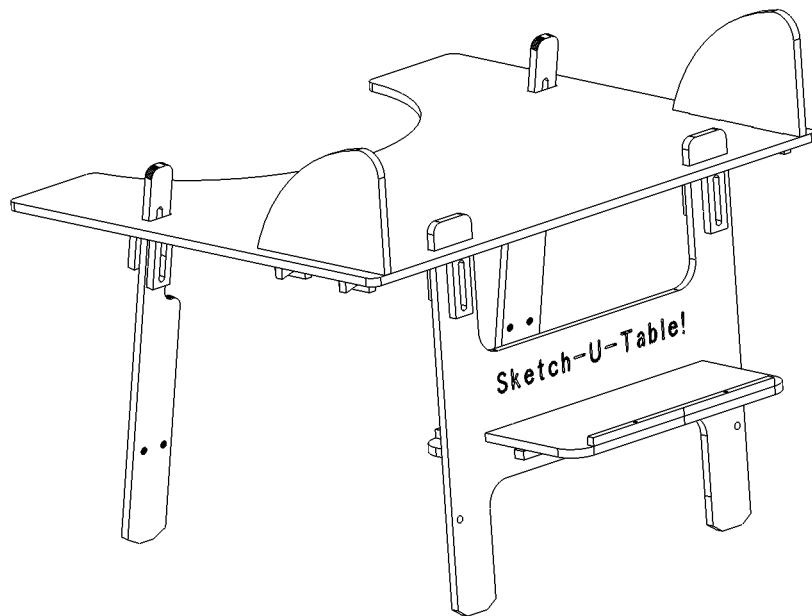

244.00 cm

Tom Fenn Design

8th October 2010

Sketch  
-U-  
Table!