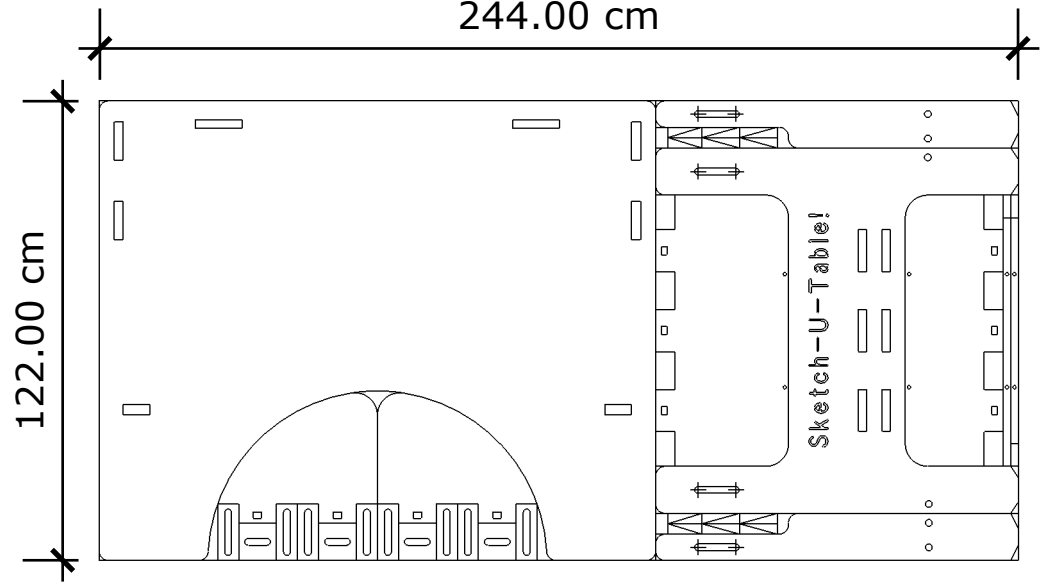

244.00 cm

Tom Fenn Design

8th October 2010

Sketch  
-U-  
Table!