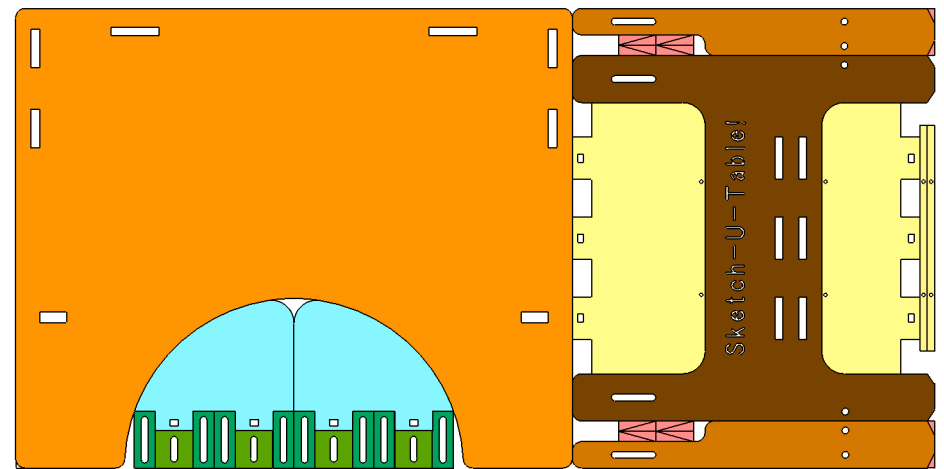

244.00 cm

Tom Fenn Design

8th October 2010

Sketch  
-U-  
Table!