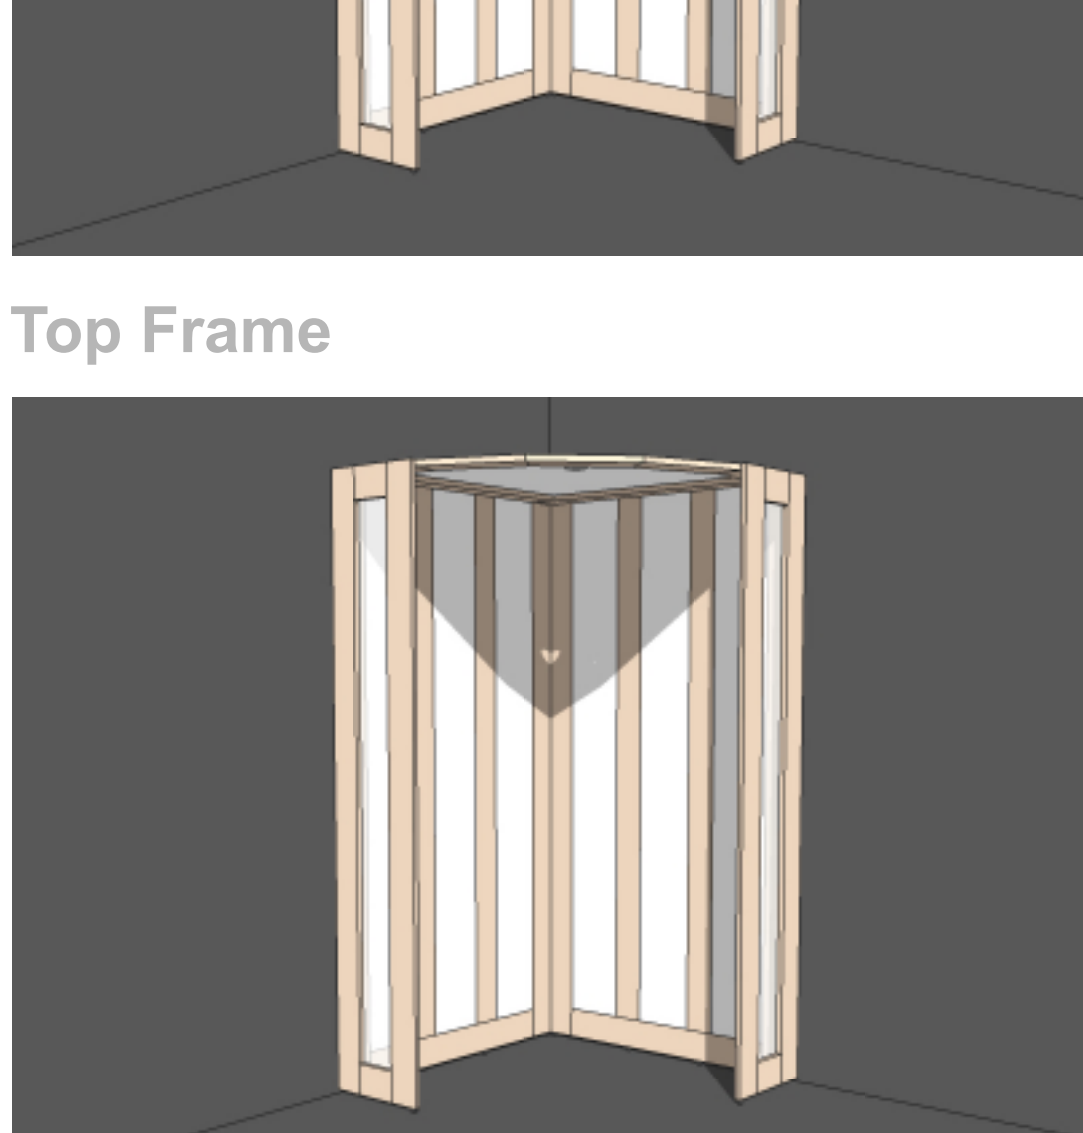

# Corner Cubby

Rear LH Panel

Rear HD Panel

Front RH Panel

Front LH Panel

Top Frame

Top Infill Panel

Down lighter

Top & Middle Shelves

Desk Top

Mobile Storage Unit

Jules Chair (IKEA)

Folding Doors (closed)

Folding Doors (opening)

Folding Doors (stacked on left)

Equipment (in place)

Storage Unit (out)

Doors in privacy position

Storage Unit (Drawers & Files Drawer)