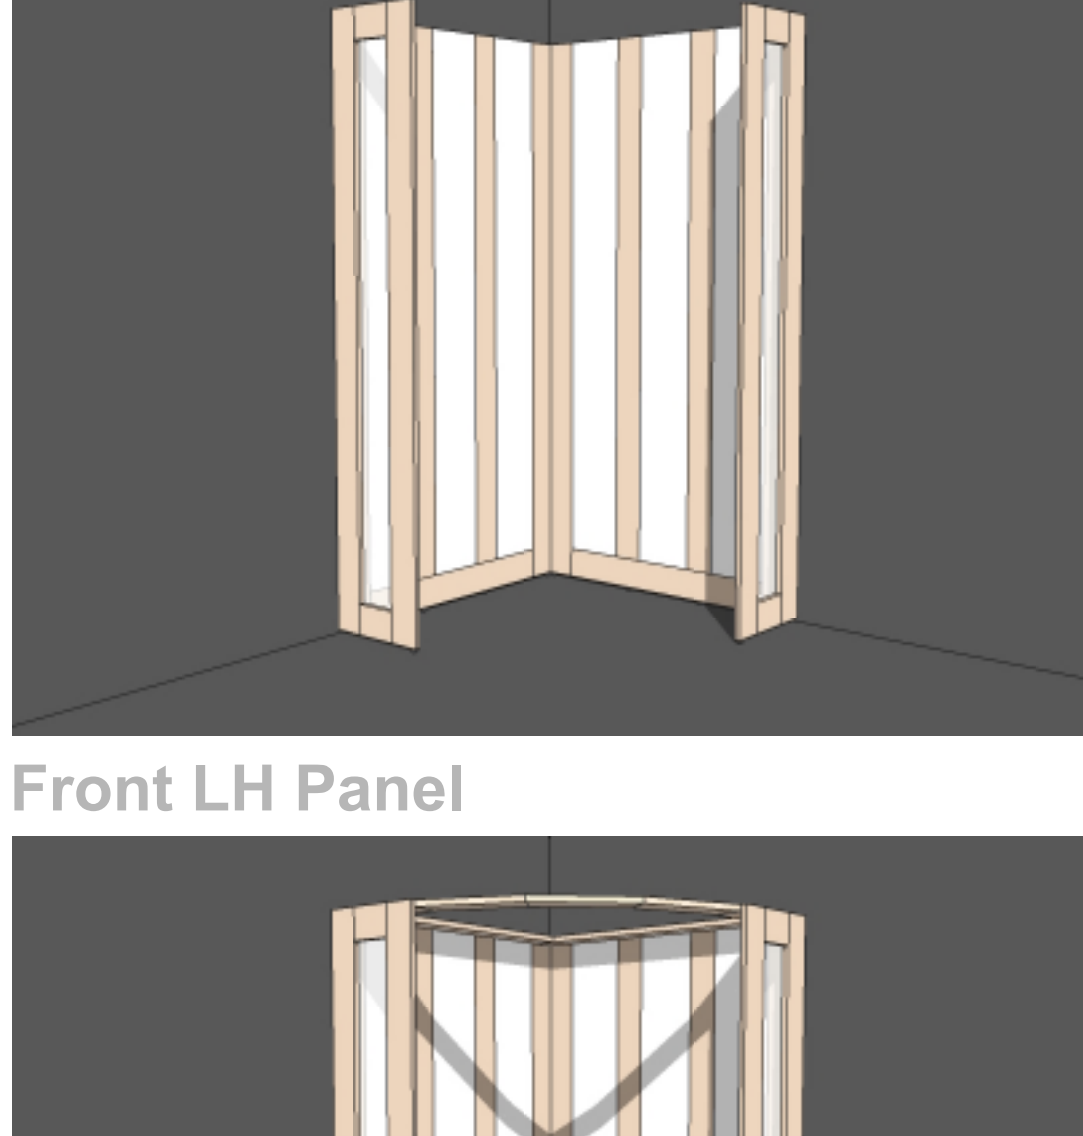

# Corner Cubby

Rear LH Panel

Rear HD Panel

Front RH Panel

Front LH Panel

Top Frame

Top Infill Panel

Down lighter

Top & Middle Shelves

Desk Top

Mobile Storage Unit

Jules Chair (IKEA)

Folding Doors (closed)

Folding Doors (opening)

Folding Doors (stacked on left)

Equipment (in place)

Storage Unit (out)

Doors in privacy position

Storage Unit (Drawers & Files Drawer)