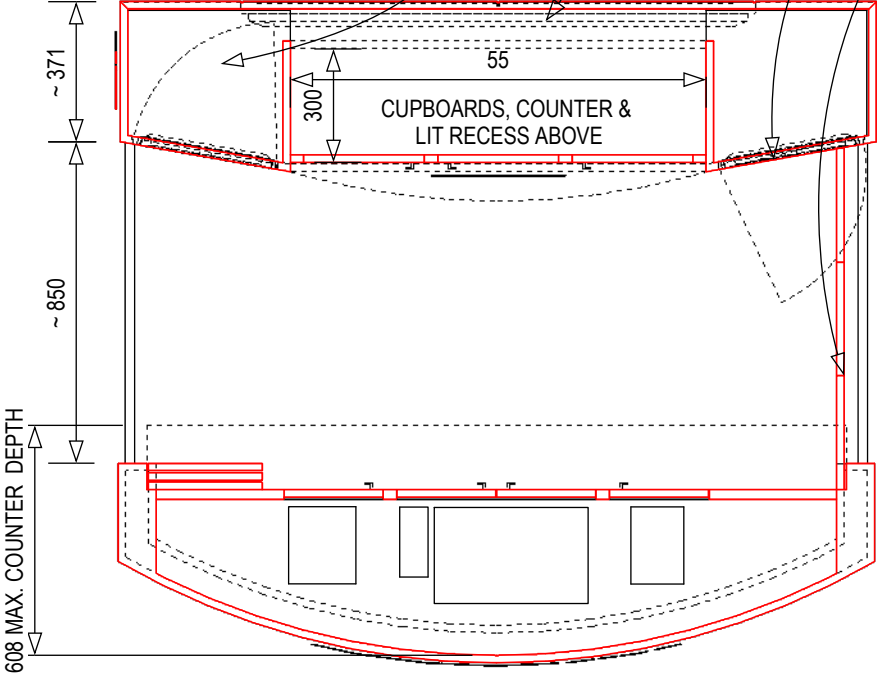

ROTATING WRITING SHELF & CONCERTINA
DOORS (BOLT ON INSIDE TO REAR WALL)
-SHOWN IN OPEN /CLOSED POSITION ON
RIGHT/LEFT OF DETAIL PLAN

MONITORS SUPPORTED ON INTERNAL
SHELVES & FRAME AS REQUIRED

608 MAX. COUNTER DEPTH

~371

~850

55

300

CUPBOARDS, COUNTER &
LIT RECESS ABOVE