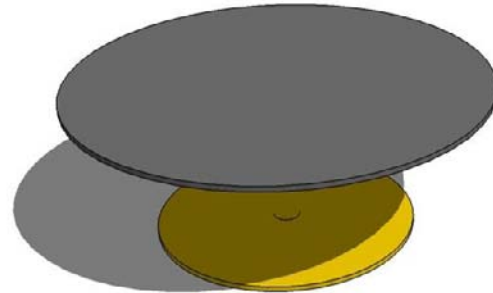

Photo

Sketchup
Model

**Tom
Dixon.**

Flash

Photo

Sketchup
Model

TENSAI PLASTICOS

Lisa + Luxe (chairs and tables terrace bar)