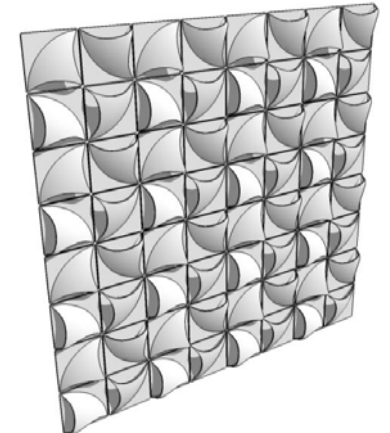

Sketchup Model

Moonflower (wall)

Photo

Sketchup Model

EBURY TRADING LTD

LARGE 50' ITALIAN "HANDS" SOFA

Photo

Sketchup Model